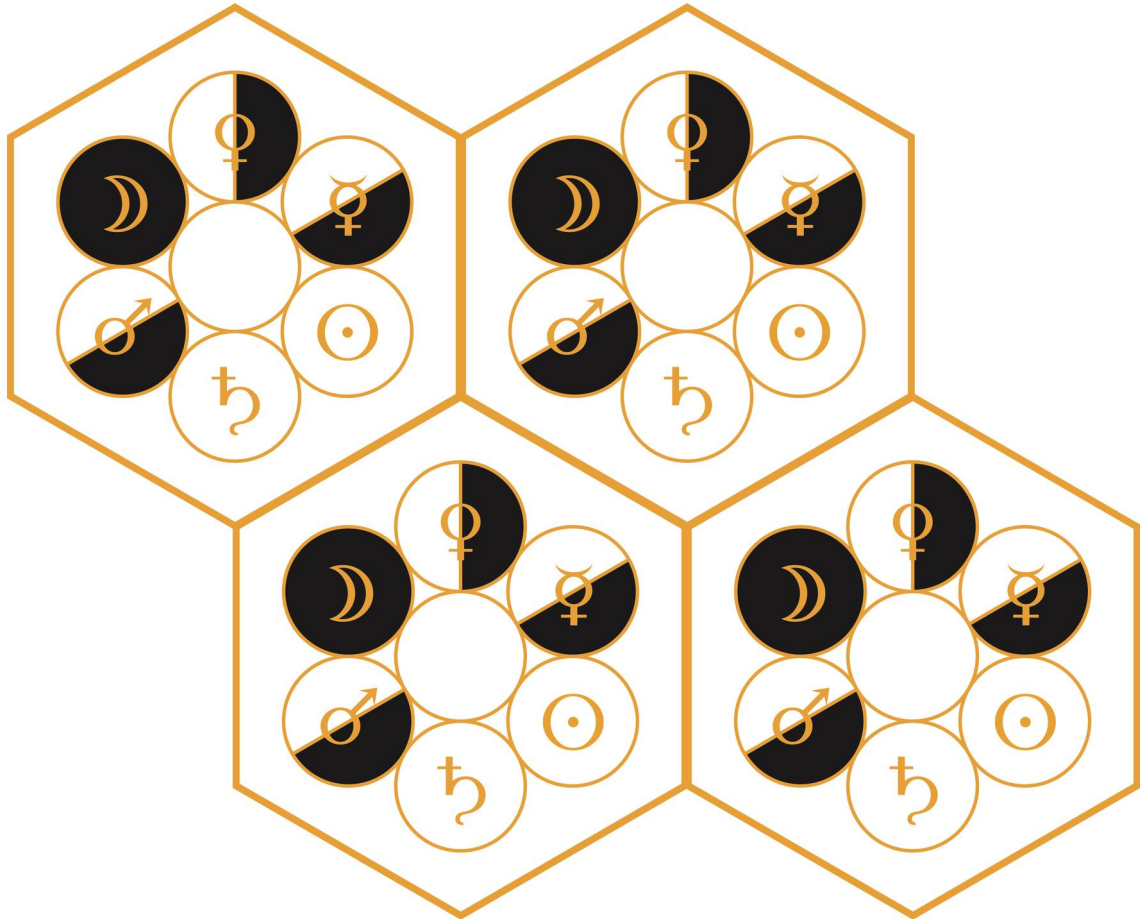

The soulical and mental attractions of body cells