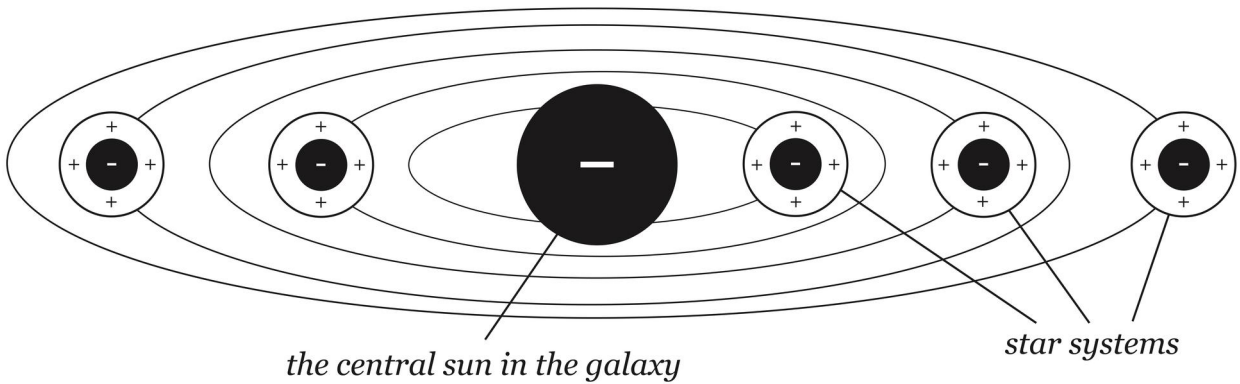

The soulical and mental attractions in the galaxy